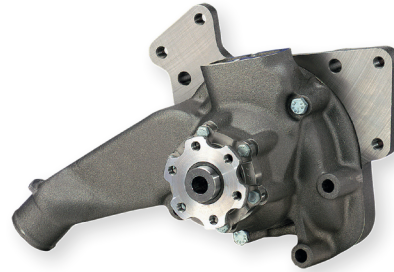

UP TO 25% SAVING*

Plus save up to a further 15%
on Genuine Remanufactured
Parts on return of older unit.

Mercedes-Benz Trucks Reman Parts

Turbo Charger

A473096189980 • Suits: MP4 Actros • **\$4,267¹⁹**

Water Pump

A472200100180 • Suits: MP4 Actros • **\$711⁸⁸**

Belt Tensioner

A470200167080 • Suits: mp5 Actros • **\$834⁰⁹**

Alternator

A015154630283 • Suits: mp5 Actros • **\$2,597⁵⁰**

Clutch

A030250090180 • Suits: Atego • **\$3,431²³**

Starter Motor

A007151610181 • Suits: Atego • **\$2,103⁶⁵**

* Percentage saving is based on the price variance of Mercedes-Benz Trucks Genuine versus Mercedes-Benz Trucks Reman from the 15th July to 30th September 2024 price list. * Used parts are taken as a core return payment, provided that they meet the latest return criteria. Ask your Mercedes-Benz Truck dealership for full details.