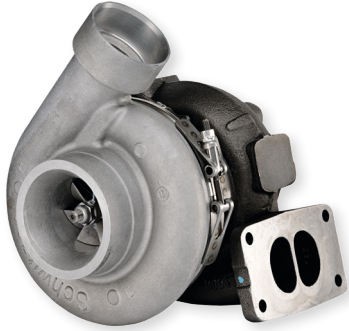

A0004292497 • Suits: Actros MP4 & Econic E5 & E6 • **\$291⁹⁵**

Pollen Filter

A0008303418 • Suits: Actros MP3 • **\$167⁵⁷**

Air Filter

A0040949604 • Suits: Actros MP4 • **\$574⁷⁹**

Mercedes-Benz Genuine
Remanufactured Parts.

UP TO 25% SAVING*

Plus save up to a further 15%
on Genuine Remanufactured
Parts on return of older unit.

Mercedes-Benz Trucks Reman Parts

Turbo Charger

A473096189980 • Suits: MP4 Actros • **\$4,267¹⁹**

Water Pump

A472200100180 • Suits: MP4 Actros • **\$711⁸⁸**

Belt Tensioner

A470200167080 • Suits: mp5 Actros • **\$834⁰⁹**

Alternator

A015154630283 • Suits: mp5 Actros • **\$2,597⁵⁰**

Clutch

A030250090180 • Suits: Atego • **\$3,431²³**