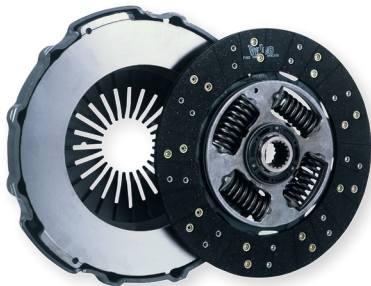

UP TO 25% SAVING*

Plus save up to a further 15%
on Genuine Remanufactured
Parts on return of older unit.

Mercedes-Benz Trucks Reman Parts

Turbo Charger

A473096189980 • Suits: MP4 Actros • **\$4,267¹⁹**

Water Pump

A472200100180 • Suits: MP4 Actros • **\$711⁸⁸**

Belt Tensioner

A470200167080 • Suits: mp5 Actros • **\$834⁰⁹**

Alternator

A015154630283 • Suits: mp5 Actros • **\$2,597⁵⁰**

Clutch

A030250090180 • Suits: Atego • **\$3,431²³**

Starter Motor

A007151610181 • Suits: Atego • **\$2,103⁶⁵**

* Percentage saving is based on the price variance of Mercedes-Benz Trucks Genuine versus Mercedes-Benz Trucks Reman from the 15th July to 30th September 2024 price list. * Used parts are taken as a core return payment, provided that they meet the latest return criteria. Ask your Mercedes-Benz Truck dealership for full details.