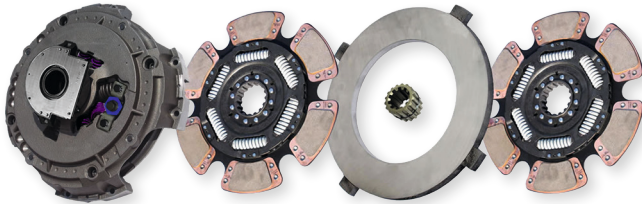

QABP N25EA60289TPCBW • Suits: DD13/DD15 Engine • **\$1,681⁸²**

10L ADBLUE

QABP ADBLUE10 • Suits: All Makes • **\$34⁷⁸**

Clutch Damper

QME540445 • Suits: Canter • **\$586.03**

Radiator

QME418737 • Suits: Fighter • **\$2,099.17**